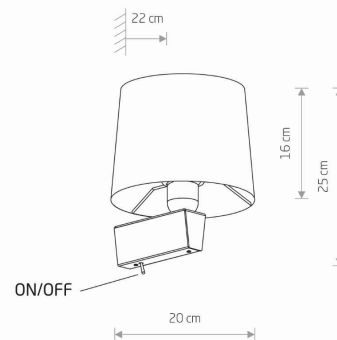

Nowodvorski
LIGHTING

CATALOGUE CARD

LUMINAIRE MODEL

CHILLIN
8197

CATALOGUE GROUP
COUNTRY OF ORIGIN

KATALOG 2022
MADE IN POLAND

LIGHT SOURCE **E27**
LIGHT SOURCES TYPE **Replaceable**
MAXIMUM WATTAGE **40W**
LAMP INCLUDES SOURCE OF LIGHT **No**
NUMBER OF LIGHT SOURCES **1**
IP **IP20**
Interior use

PACKAGE DIMENSIONS (L/W/H) **22cm/22cm/18,5cm**

NET/GROSS WEIGHT **0,52kg/0,79kg**

ASSEMBLY METHOD **Direct assembly**

LEADING/SUPPLEMENTARY COLOR **Black-Gold,Black**

SWITCH **Yes**

MATERIALS **Fabric,Painted steel**

STYLE **Modern**

ELECTRICAL SECURITY CLASS **I**

POWER SUPPLY **~230V/50/60Hz**

DIMENSIONS

5 903139819794