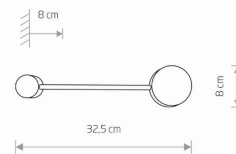

LUMINAIRE MODEL

ORBIT
7806

CATALOGUE GROUP
COUNTRY OF ORIGIN

KATALOG 2022
MADE IN POLAND

LIGHT SOURCE **GX53**
LIGHT SOURCES TYPE **Replaceable**
MAXIMUM WATTAGE **8W**
LAMP INCLUDES SOURCE OF LIGHT **No**
NUMBER OF LIGHT SOURCES **1**
IP **IP20**
Interior use

PACKAGE DIMENSIONS (L/W/H) **10cm/35cm/10cm**
NET/GROSS WEIGHT **0,40kg/0,53kg**
ASSEMBLY METHOD **Direct assembly**
LEADING/SUPPLEMENTARY COLOR **Black**
MATERIALS **Painted steel**
STYLE **Modern**
ELECTRICAL SECURITY CLASS **I**
POWER SUPPLY **220-230V/50/60Hz**

DIMENSIONS

5 9 0 3 1 3 9 7 8 0 6 9 8