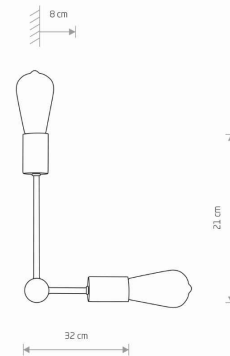

Nowodvorski
LIGHTING

CATALOGUE CARD

LUMINAIRE MODEL

ROTOR
7933

CATALOGUE GROUP
COUNTRY OF ORIGIN

KATALOG 2022
MADE IN POLAND

LIGHT SOURCE **E27**
LIGHT SOURCES TYPE **Replaceable**
MAXIMUM WATTAGE **2x60W**
LAMP INCLUDES SOURCE OF LIGHT **No**
NUMBER OF LIGHT SOURCES **2**
IP **IP20**
Interior use

PACKAGE DIMENSIONS (L/W/H) **35cm/23cm/10cm**

NET/GROSS WEIGHT **0,47kg/0,75kg**

ASSEMBLY METHOD **Direct assembly**

LEADING/SUPPLEMENTARY COLOR **Black,Gold**

MATERIALS **Painted steel**

STYLE **Modern**

ELECTRICAL SECURITY CLASS **I**

POWER SUPPLY **220-230V/50/60Hz**

DIMENSIONS

5 903139793391