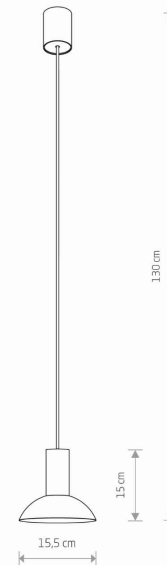

Nowodvorski
LIGHTING

CATALOGUE CARD

LUMINAIRE MODEL

HERMANOS
8037

CATALOGUE GROUP
COUNTRY OF ORIGIN

KATALOG 2022
MADE IN POLAND

LIGHT SOURCE **GU10**
LIGHT SOURCES TYPE **Replaceable**
MAXIMUM WATTAGE **10W only LED**
LAMP INCLUDES SOURCE OF LIGHT **No**
NUMBER OF LIGHT SOURCES **1**
IP **IP20**
Interior use

PACKAGE DIMENSIONS (L/W/H) **18.5cm/18.5cm/19.5cm**

NET/GROSS WEIGHT **0.59kg/0.86kg**

ASSEMBLY METHOD **Bridge**

LEADING/SUPPLEMENTARY COLOR **White, Brass**

MATERIALS **Painted steel, Solid brass**

STYLE **Modern**

ELECTRICAL SECURITY CLASS **I**

POWER SUPPLY **220-230V/50/60Hz**

DIMENSIONS

5 903139803793