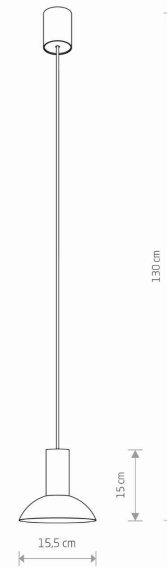

Nowodvorski
LIGHTING

CATALOGUE CARD

LUMINAIRE MODEL

HERMANOS
8194

CATALOGUE GROUP
COUNTRY OF ORIGIN

KATALOG 2022
MADE IN POLAND

LIGHT SOURCE **GU10**
LIGHT SOURCES TYPE **Replaceable**
MAXIMUM WATTAGE **10W only LED**
LAMP INCLUDES SOURCE OF LIGHT **No**
NUMBER OF LIGHT SOURCES **1**
IP **IP20**
Interior use

PACKAGE DIMENSIONS (L/W/H) **18.5cm/18.5cm/19.5cm**

NET/GROSS WEIGHT **0.59kg/0.86kg**

ASSEMBLY METHOD **Bridge**

LEADING/SUPPLEMENTARY COLOR **Black, Brass**

MATERIALS **Painted steel, Solid brass**

STYLE **Modern**

ELECTRICAL SECURITY CLASS **I**

POWER SUPPLY **220-230V/50/60Hz**

DIMENSIONS

5 9 0 3 1 3 9 8 1 9 4 9 7