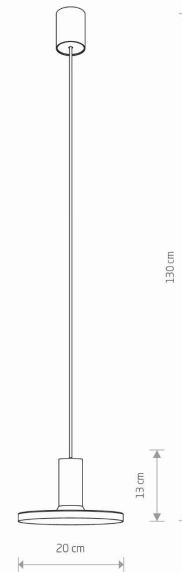

LUMINAIRE MODEL

**HERMANOS**  
**8038**

CATALOGUE GROUP  
COUNTRY OF ORIGIN

**KATALOG 2022**  
**MADE IN POLAND**

LIGHT SOURCE **GU10**  
LIGHT SOURCES TYPE **Replaceable**  
MAXIMUM WATTAGE **10W only LED**  
LAMP INCLUDES SOURCE OF LIGHT **No**  
NUMBER OF LIGHT SOURCES **1**  
IP **IP20**  
**Interior use**

PACKAGE DIMENSIONS (L/W/H) **23cm/23cm/17cm**  
NET/GROSS WEIGHT **0.73kg/1.04kg**  
ASSEMBLY METHOD **Bridge**  
LEADING/SUPPLEMENTARY COLOR **Black, Brass**  
MATERIALS **Painted steel, Solid brass**  
STYLE **Modern**  
ELECTRICAL SECURITY CLASS **I**  
POWER SUPPLY **220-230V/50/60Hz**

DIMENSIONS

5 903139803892