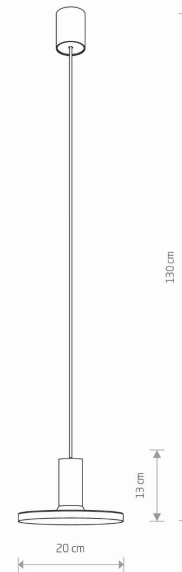

## CATALOGUE CARD

LUMINAIRE MODEL

**HERMANOS**  
**8100**

CATALOGUE GROUP  
COUNTRY OF ORIGIN

**KATALOG 2022**  
**MADE IN POLAND**

LIGHT SOURCE **GU10**  
LIGHT SOURCES TYPE **Replaceable**  
MAXIMUM WATTAGE **10W only LED**  
LAMP INCLUDES SOURCE OF LIGHT **No**  
NUMBER OF LIGHT SOURCES **1**  
IP **IP20**  
**Interior use**

PACKAGE DIMENSIONS (L/W/H) **23cm/23cm/17cm**

NET/GROSS WEIGHT **0.73kg/1.04kg**

ASSEMBLY METHOD **Bridge**

LEADING/SUPPLEMENTARY COLOR **Black, Brass**

MATERIALS **Painted steel, Solid brass**

STYLE **Modern**

### DIMENSIONS

5 903139810098