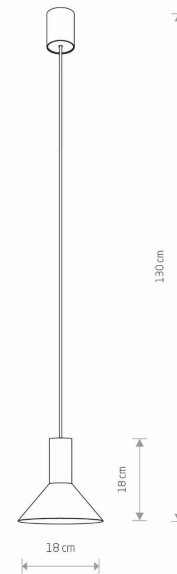

Nowodvorski
LIGHTING

CATALOGUE CARD

LUMINAIRE MODEL

HERMANOS
8103

CATALOGUE GROUP
COUNTRY OF ORIGIN

KATALOG 2022
MADE IN POLAND

LIGHT SOURCE **GU10**
LIGHT SOURCES TYPE **Replaceable**
MAXIMUM WATTAGE **10W only LED**
LAMP INCLUDES SOURCE OF LIGHT **No**
NUMBER OF LIGHT SOURCES **1**
IP **IP20**
Interior use

PACKAGE DIMENSIONS (L/W/H) **21cm/21cm/22cm**
NET/GROSS WEIGHT **0.63kg/0.92kg**
ASSEMBLY METHOD **Bridge**
LEADING/SUPPLEMENTARY COLOR **Black, Brass**
MATERIALS **Painted steel, Solid brass**
STYLE **Modern**
ELECTRICAL SECURITY CLASS **I**
POWER SUPPLY **220-230V/50/60Hz**

DIMENSIONS

5 9 0 3 1 3 9 8 1 0 3 9 5