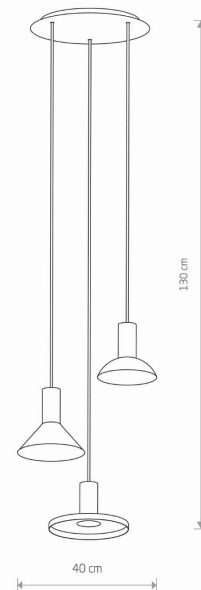

Nowodvorski
LIGHTING

CATALOGUE CARD

LUMINAIRE MODEL

HERMANOS
8030

CATALOGUE GROUP
COUNTRY OF ORIGIN

KATALOG 2022
MADE IN POLAND

LIGHT SOURCE **GU10**
LIGHT SOURCES TYPE **Replaceable**
MAXIMUM WATTAGE **10W only LED**
LAMP INCLUDES SOURCE OF LIGHT **No**
NUMBER OF LIGHT SOURCES **3**
IP **IP20**
Interior use

PACKAGE DIMENSIONS (L/W/H) **35cm/35cm/28cm**
NET/GROSS WEIGHT **2.28kg/3.25kg**
ASSEMBLY METHOD **Bridge**
LEADING/SUPPLEMENTARY COLOR **Black, Brass**
MATERIALS **Painted steel, Solid brass**
STYLE **Modern**
ELECTRICAL SECURITY CLASS **I**
POWER SUPPLY **220-230V/50/60Hz**

DIMENSIONS

5 903139803090