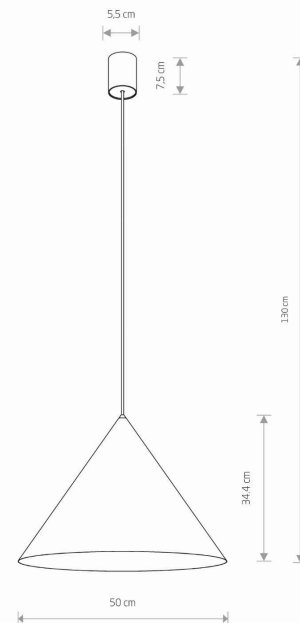

LUMINAIRE MODEL

**ZENITH L
8005**

CATALOGUE GROUP
COUNTRY OF ORIGIN

**KATALOG 2022
MADE IN POLAND**

LIGHT SOURCE **GU10**
 LIGHT SOURCES TYPE **Replaceable**
 MAXIMUM WATTAGE **35W**
 LAMP INCLUDES SOURCE OF LIGHT **No**
 NUMBER OF LIGHT SOURCES **1**
 IP **IP20**
Interior use

PACKAGE DIMENSIONS (L/W/H) **53cm/53cm/43cm**
 NET/GROSS WEIGHT **1.95kg/3,4kg**
 ASSEMBLY METHOD **Bridge**
 LEADING/SUPPLEMENTARY COLOR **Black, Brass**
 MATERIALS **Painted steel, Solid brass**
 STYLE **Modern**
 POWER SUPPLY **~220-230V/50/60Hz**

DIMENSIONS

5 903139800594