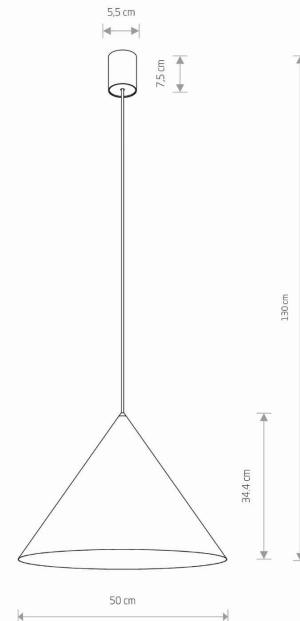

LUMINAIRE MODEL

ZENITH L
8006

CATALOGUE GROUP
COUNTRY OF ORIGIN

KATALOG 2022
MADE IN POLAND

LIGHT SOURCE **GU10**
 LIGHT SOURCES TYPE **Replaceable**
 MAXIMUM WATTAGE **35W**
 LAMP INCLUDES SOURCE OF LIGHT **No**
 NUMBER OF LIGHT SOURCES **1**
 IP **IP20**
Interior use

PACKAGE DIMENSIONS (L/W/H) **52.5cm/52.5cm/44cm**

NET/GROSS WEIGHT **1.95kg/4.12kg**

ASSEMBLY METHOD **Bridge**

LEADING/SUPPLEMENTARY COLOR **White, Brass**

MATERIALS **Painted steel, Solid brass**

STYLE **Modern**

POWER SUPPLY **~220-230V/50/60Hz**

DIMENSIONS

5 903139800693