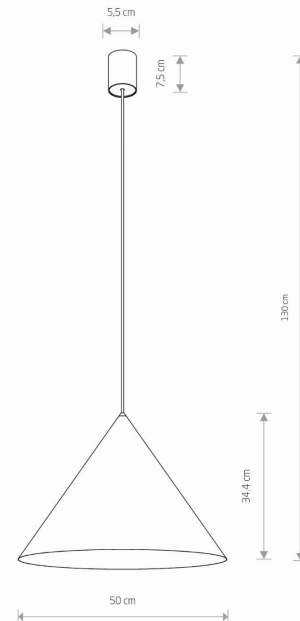

LUMINAIRE MODEL

**ZENITH L  
8007**

CATALOGUE GROUP  
COUNTRY OF ORIGIN

**KATALOG 2022  
MADE IN POLAND**

LIGHT SOURCE **GU10**  
 LIGHT SOURCES TYPE **Replaceable**  
 MAXIMUM WATTAGE **35W**  
 LAMP INCLUDES SOURCE OF LIGHT **No**  
 NUMBER OF LIGHT SOURCES **1**  
 IP **IP20**  
**Interior use**

PACKAGE DIMENSIONS (L/W/H) **52.5cm/52.5cm/44cm**

NET/GROSS WEIGHT **1.95kg/4.12kg**

ASSEMBLY METHOD **Bridge**

LEADING/SUPPLEMENTARY COLOR **Green, Brass**

MATERIALS **Painted steel, Solid brass**

STYLE **Modern**

POWER SUPPLY **~220-30V/50/60Hz**

DIMENSIONS

5 903139800792