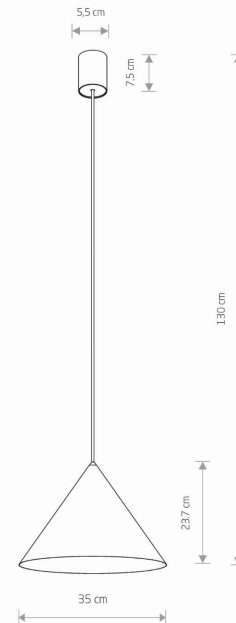

## CATALOGUE CARD

LUMINAIRE MODEL

**ZENITH M**  
**8002**

CATALOGUE GROUP  
COUNTRY OF ORIGIN

**KATALOG 2022**  
**MADE IN POLAND**

LIGHT SOURCE **GU10**  
LIGHT SOURCES TYPE **Replaceable**  
MAXIMUM WATTAGE **35W**  
LAMP INCLUDES SOURCE OF LIGHT **No**  
NUMBER OF LIGHT SOURCES **1**  
IP **IP20**  
**Interior use**

PACKAGE DIMENSIONS (L/W/H) **37cm/37cm/31cm**  
NET/GROSS WEIGHT **1.12kg/2.04kg**  
ASSEMBLY METHOD **Bridge**  
LEADING/SUPPLEMENTARY COLOR **White, Brass**  
MATERIALS **Painted steel, Solid brass**  
STYLE **Modern**  
ELECTRICAL SECURITY CLASS **I**  
POWER SUPPLY **~220-230V/50/60Hz**

### DIMENSIONS

5 9 0 3 1 3 9 8 0 0 2 9 7