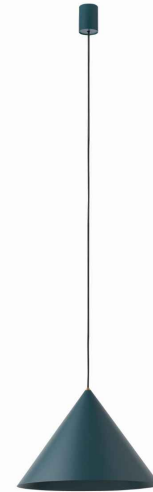

LUMINAIRE MODEL

**ZENITH M
8003**

CATALOGUE GROUP
COUNTRY OF ORIGIN

**KATALOG 2022
MADE IN POLAND**

LIGHT SOURCE **GU10**
LIGHT SOURCES TYPE **Replaceable**
MAXIMUM WATTAGE **35W**
LAMP INCLUDES SOURCE OF LIGHT **No**
NUMBER OF LIGHT SOURCES **1**
IP **IP20**
Interior use

PACKAGE DIMENSIONS (L/W/H) **37cm/37cm/31cm**

NET/GROSS WEIGHT **1.12kg/2.04kg**

ASSEMBLY METHOD **Bridge**

LEADING/SUPPLEMENTARY COLOR **Green, Brass**

MATERIALS **Painted steel, Solid brass**

STYLE **Scandinavian**

ELECTRICAL SECURITY CLASS **I**

POWER SUPPLY **~220-230V/50/60Hz**

DIMENSIONS