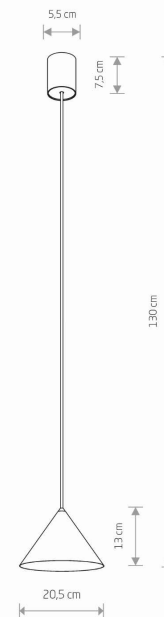

Nowodvorski
LIGHTING

CATALOGUE CARD

LUMINAIRE MODEL

ZENITH S
7996

CATALOGUE GROUP
COUNTRY OF ORIGIN

KATALOG 2022
MADE IN POLAND

LIGHT SOURCE **GU10**
LIGHT SOURCES TYPE **Replaceable**
MAXIMUM WATTAGE **35W**
LAMP INCLUDES SOURCE OF LIGHT **No**
NUMBER OF LIGHT SOURCES **1**
IP **IP20**
Interior use

PACKAGE DIMENSIONS (L/W/H) **22cm/22cm/18,5cm**
NET/GROSS WEIGHT **0,6kg/0,82kg**
ASSEMBLY METHOD **Bridge**
LEADING/SUPPLEMENTARY COLOR **Black,Brass**
MATERIALS **Painted steel,Solid brass**
STYLE **Modern**
ELECTRICAL SECURITY CLASS **I**
POWER SUPPLY **~220-230V/50/60Hz**

DIMENSIONS

5 903139799690