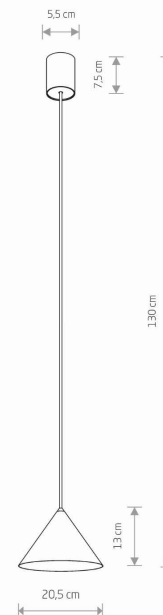

Nowodvorski
LIGHTING

CATALOGUE CARD

LUMINAIRE MODEL

ZENITH S
7997

CATALOGUE GROUP
COUNTRY OF ORIGIN

KATALOG 2022
MADE IN POLAND

LIGHT SOURCE **GU10**
LIGHT SOURCES TYPE **Replaceable**
MAXIMUM WATTAGE **35W**
LAMP INCLUDES SOURCE OF LIGHT **No**
NUMBER OF LIGHT SOURCES **1**
IP **IP20**
Interior use

PACKAGE DIMENSIONS (L/W/H) **23cm/23cm/21cm**
NET/GROSS WEIGHT **0,6kg/0,93kg**
ASSEMBLY METHOD **Bridge**
LEADING/SUPPLEMENTARY COLOR **White, Brass**
MATERIALS **Painted steel, Solid brass**
ELECTRICAL SECURITY CLASS **I**
POWER SUPPLY **~220-230V/50/60Hz**

DIMENSIONS

5 9 0 3 1 3 9 7 9 9 7 9 9