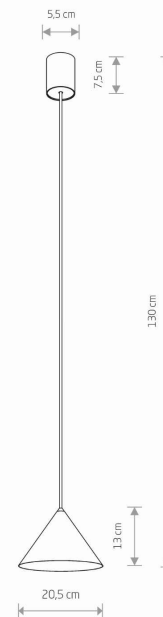

LUMINAIRE MODEL

**ZENITH S**  
**7998**

CATALOGUE GROUP  
COUNTRY OF ORIGIN

**KATALOG 2022**  
**MADE IN POLAND**

LIGHT SOURCE **GU10**  
 LIGHT SOURCES TYPE **Replaceable**  
 MAXIMUM WATTAGE **35W**  
 LAMP INCLUDES SOURCE OF LIGHT **No**  
 NUMBER OF LIGHT SOURCES **1**  
 IP **IP20**  
**Interior use**

PACKAGE DIMENSIONS (L/W/H) **23cm/23cm/21cm**

NET/GROSS WEIGHT **0,6kg/0,93kg**

ASSEMBLY METHOD **Bridge**

LEADING/SUPPLEMENTARY COLOR **Green, Brass**

MATERIALS **Painted steel, Solid brass**

STYLE **Modern**

ELECTRICAL SECURITY CLASS **I**

POWER SUPPLY **~220-230V/50/60Hz**

DIMENSIONS

5 903139799898