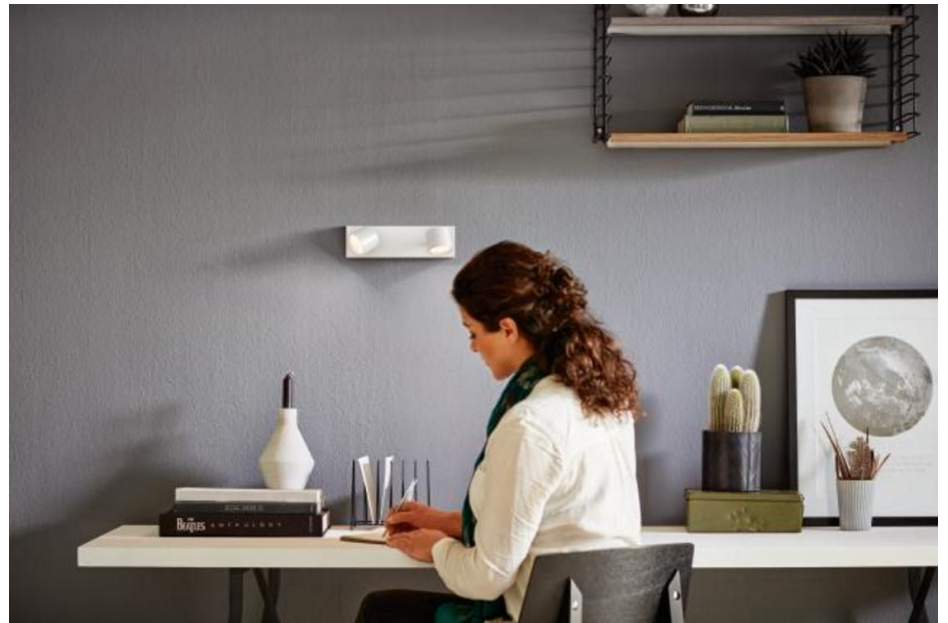

## The more you dim, the warmer the light

Change your room ambience to suit whatever you're doing. With Philips WarmGlow LED spots, you can smoothly dim to the right light level – from a bright functional light to an inviting, cosy, warm glow. The more you dim, the warmer the light.