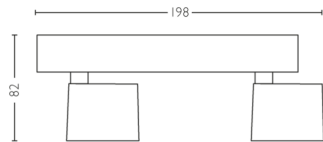

The more you dim, the warmer the light

Change your room ambience to suit whatever you're doing. With Philips WarmGlow LED spots, you can smoothly dim to the right light level – from a bright functional light to an inviting, cosy, warm glow. The more you dim, the warmer the light.

Lighting for your convenience and peace of mind

- ClickFix easy mounting
- Get high-quality LED light, while saving energy
- Lamp lifetime for up to 30 years of use
- Instant brightness when switched on
- High light output - 1,000 lumen
- Designed for the comfort of your eyes
- Integrated LED light
- 5-year warranty for peace of mind

Versatile lighting for every moment of your day

- Change the ambience with a twist of your dimmer

Superior design for an optimal light effect

- Long-lasting, high-quality materials
- Adjustable spot head for maximum flexibility
- The perfect light beam for accent lighting