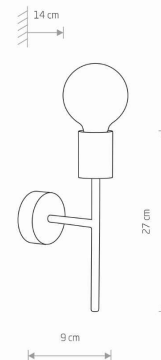

## CATALOGUE CARD

LUMINAIRE MODEL

**RADIUS**  
**7762**

CATALOGUE GROUP  
COUNTRY OF ORIGIN

**KATALOG 2022**  
**MADE IN POLAND**

LIGHT SOURCE **E27**  
LIGHT SOURCES TYPE **Replaceable**  
MAXIMUM WATTAGE **60W**  
LAMP INCLUDES SOURCE OF LIGHT **No**  
NUMBER OF LIGHT SOURCES **1**  
IP **IP20**  
**Interior use**

PACKAGE DIMENSIONS (L/W/H) **28cm/14cm/10cm**

NET/GROSS WEIGHT **0,47kg/0,60kg**

ASSEMBLY METHOD **Direct assembly**

LEADING/SUPPLEMENTARY COLOR **Black**

MATERIALS **Painted steel**

STYLE **Modern**

ELECTRICAL SECURITY CLASS **I**

POWER SUPPLY **220-230V/50/60Hz**

DIMENSIONS

5 9 0 3 1 3 9 7 7 6 2 9 5