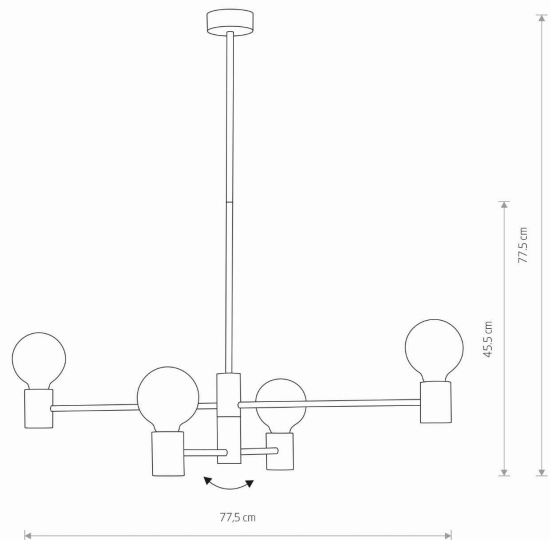

LUMINAIRE MODEL

RADIUS
7931

CATALOGUE GROUP
COUNTRY OF ORIGIN

KATALOG 2022
MADE IN POLAND

LIGHT SOURCE **E27**
 LIGHT SOURCES TYPE **Replaceable**
 MAXIMUM WATTAGE **4x60W**
 LAMP INCLUDES SOURCE OF LIGHT **No**
 NUMBER OF LIGHT SOURCES **4**
 IP **IP20**
Interior use

PACKAGE DIMENSIONS (L/W/H) **81cm/24cm/10cm**
 NET/GROSS WEIGHT **1,85kg/2,26kg**
 ASSEMBLY METHOD **Direct assembly**
 LEADING/SUPPLEMENTARY COLOR **Black**
 MATERIALS **Painted steel**
 STYLE **Modern**
 ELECTRICAL SECURITY CLASS **I**
 POWER SUPPLY **220-230V/50/60Hz**

DIMENSIONS

5 903 139793 193