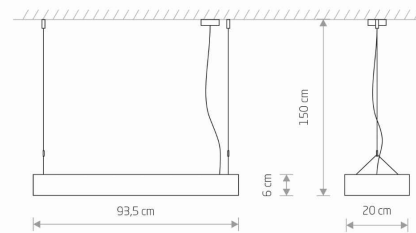

PACKAGE DIMENSIONS (L/W/H) **100cm/22cm/8.5cm**

NET/GROSS WEIGHT **4.47kg/4.97kg**

ASSEMBLY METHOD **Bridge**

LEADING/SUPPLEMENTARY COLOR **Graphite, White**

MATERIALS **Painted aluminum, Plastic PMMA**

ELECTRICAL SECURITY CLASS **I**

POWER SUPPLY **220-230V/50/60Hz**

DIMENSIONS

5 903139753296