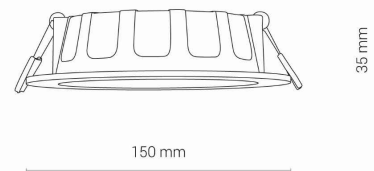

LUMINAIRE MODEL **CL KOS LED 10W 8780**

CATALOGUE GROUP

**KATALOG 2022
COMMERCIAL LIGHTING**

COUNTRY OF ORIGIN

MADE IN P.R.C.

LIGHT SOURCE **LED**
 LIGHT SOURCES TYPE **Integrated**
 MAXIMUM WATTAGE **10W**
 LAMP INCLUDES SOURCE OF LIGHT **Yes**
 NUMBER OF LIGHT SOURCES **1**
 IP **IP44**
Interior use
 ENERGY EFFICIENCY CLASS **F**
 LIFETIME **50000h**

PACKAGE DIMENSIONS **15,5cm/15,5cm/4,5cm**
(L/W/H)

NET/GROSS WEIGHT **0,14kg/0,19kg**

ASSEMBLY METHOD **Recessed assembly**

LEADING/SUPPLEMENTARY COLOR **White**

MATERIALS **Plastic**

WARRANTY **5 years**

ELECTRICAL SECURITY CLASS **II**

POWER SUPPLY **~220-230V/50/60Hz**

DIMENSIONS

cut out \varnothing 125 mm

CUT OUT

HOLE SHAPE **Round**
 HOLE DIMENSIONS **12.5cm**

Item No.	POWER	COLOR TEMP	LUMEN	BEAM ANGLE	CRI	IP	LED BRAND	DRIVER BRAND	LIFETIME	WARRANTY
8780	10W	3000K	850lm	100°	≥ 80	IP44	SANAN	DRIVER ON BOARD	50000h	5 years