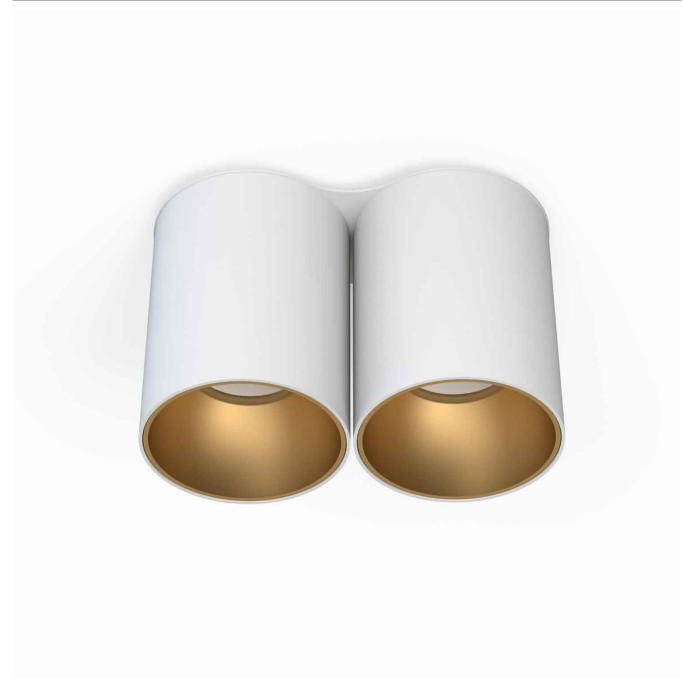

LUMINAIRE MODEL

EYE TONE
7665

CATALOGUE GROUP
COUNTRY OF ORIGIN

KATALOG 2022
MADE IN POLAND

LIGHT SOURCE **GU10**
LIGHT SOURCES TYPE **Replaceable**
MAXIMUM WATTAGE **10W only LED**
LAMP INCLUDES SOURCE OF LIGHT **No**
NUMBER OF LIGHT SOURCES **2**
IP **IP20**
Interior use

PACKAGE DIMENSIONS (L/W/H) **19cm/10cm/14cm**
NET/GROSS WEIGHT **1.11kg/1.17kg**
ASSEMBLY METHOD **Direct assembly**
LEADING/SUPPLEMENTARY COLOR **White,Gold**
MATERIALS **Painted steel,Plastic ABS**
STYLE **Modern**
ELECTRICAL SECURITY CLASS **I**
POWER SUPPLY **220-230V/50/60Hz**