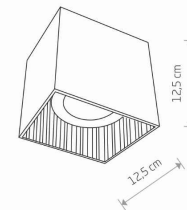

LUMINAIRE MODEL

**GROOVE**  
**7792**

CATALOGUE GROUP  
COUNTRY OF ORIGIN

**KATALOG 2022**  
**MADE IN POLAND**

LIGHT SOURCE **GU10 ES111**  
LIGHT SOURCES TYPE **Replaceable**  
MAXIMUM WATTAGE **75W**  
LAMP INCLUDES SOURCE OF LIGHT **No**  
NUMBER OF LIGHT SOURCES **1**  
IP **IP20**  
**Interior use**

PACKAGE DIMENSIONS (L/W/H) **13.5cm/13.5cm/14cm**

NET/GROSS WEIGHT **0.64kg/0.72kg**

ASSEMBLY METHOD **Direct assembly**

LEADING/SUPPLEMENTARY COLOR **Black**

MATERIALS **Painted aluminum**

ELECTRICAL SECURITY CLASS **I**

POWER SUPPLY **220-230V/50/60Hz**

DIMENSIONS

5 903139779296