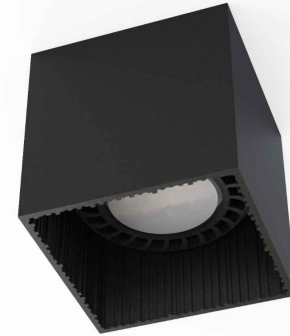

LUMINAIRE MODEL

GROOVE
7792

CATALOGUE GROUP
COUNTRY OF ORIGIN

KATALOG 2022
MADE IN POLAND

LIGHT SOURCE **GU10 ES111**
LIGHT SOURCES TYPE **Replaceable**
MAXIMUM WATTAGE **75W**
LAMP INCLUDES SOURCE OF LIGHT **No**
NUMBER OF LIGHT SOURCES **1**
IP **IP20**
Interior use

PACKAGE DIMENSIONS (L/W/H) **13.5cm/13.5cm/14cm**

NET/GROSS WEIGHT **0.64kg/0.72kg**

ASSEMBLY METHOD **Direct assembly**

LEADING/SUPPLEMENTARY COLOR **Black**

MATERIALS **Painted aluminum**

ELECTRICAL SECURITY CLASS **I**

POWER SUPPLY **220-230V/50/60Hz**