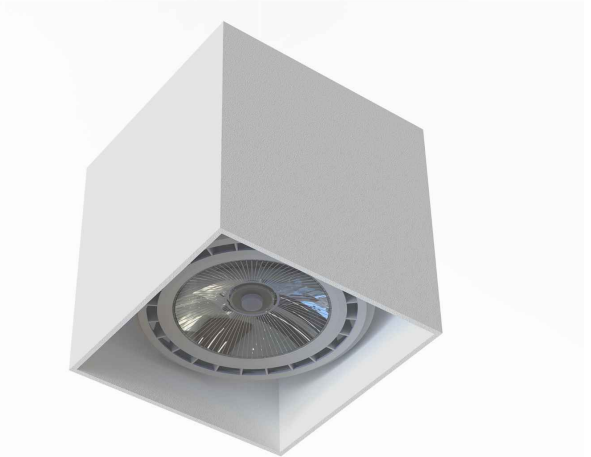

LUMINAIRE MODEL

COBBLE
7791

CATALOGUE GROUP
COUNTRY OF ORIGIN

KATALOG 2022
MADE IN POLAND

LIGHT SOURCE	GU10 ES111
LIGHT SOURCES TYPE	Replaceable
MAXIMUM WATTAGE	75W
LAMP INCLUDES SOURCE OF LIGHT	No
NUMBER OF LIGHT SOURCES	1
IP	IP20
	Interior use

PACKAGE DIMENSIONS (L/W/H)	13.5cm/13.5cm/14cm
NET/GROSS WEIGHT	0.5kg/0.58kg
ASSEMBLY METHOD	Direct assembly
LEADING/SUPPLEMENTARY COLOR	White
MATERIALS	Painted aluminum
ELECTRICAL SECURITY CLASS	I
POWER SUPPLY	220-230V/50/60Hz

DIMENSIONS

5 903139779197