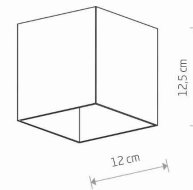

LUMINAIRE MODEL

COBBLE
7791

CATALOGUE GROUP
COUNTRY OF ORIGIN

KATALOG 2022
MADE IN POLAND

LIGHT SOURCE	GU10 ES111
LIGHT SOURCES TYPE	Replaceable
MAXIMUM WATTAGE	75W
LAMP INCLUDES SOURCE OF LIGHT	No
NUMBER OF LIGHT SOURCES	1
IP	IP20
	Interior use

PACKAGE DIMENSIONS (L/W/H)	13.5cm/13.5cm/14cm
NET/GROSS WEIGHT	0.5kg/0.58kg
ASSEMBLY METHOD	Direct assembly
LEADING/SUPPLEMENTARY COLOR	White
MATERIALS	Painted aluminum
ELECTRICAL SECURITY CLASS	I
POWER SUPPLY	220-230V/50/60Hz

DIMENSIONS

5 903139779197