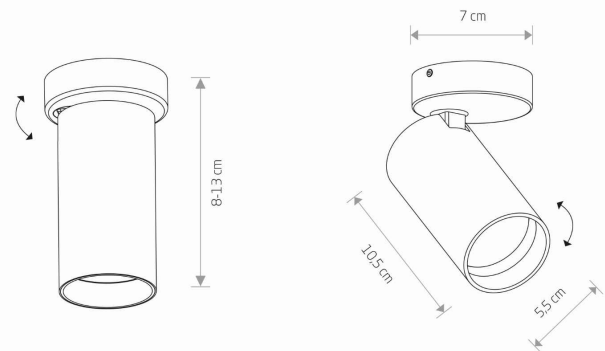

LUMINAIRE MODEL

**MONO**  
**7771**

CATALOGUE GROUP  
COUNTRY OF ORIGIN

**KATALOG 2022**  
**MADE IN POLAND**

LIGHT SOURCE **GU10**  
 LIGHT SOURCES TYPE **Replaceable**  
 MAXIMUM WATTAGE **10W only LED**  
 LAMP INCLUDES SOURCE OF LIGHT **No**  
 NUMBER OF LIGHT SOURCES **1**  
 IP **IP20**  
**Interior use**

PACKAGE DIMENSIONS (L/W/H) **18cm/9cm/9cm**  
 NET/GROSS WEIGHT **0.25kg/0.4kg**  
 ASSEMBLY METHOD **Bridge**  
 LEADING/SUPPLEMENTARY COLOR **White,Gold**  
 MATERIALS **Painted steel,Plastic ABS**  
 STYLE **Modern**  
 ELECTRICAL SECURITY CLASS **I**  
 POWER SUPPLY **220-230V/50/60Hz**

DIMENSIONS

5 90313977193