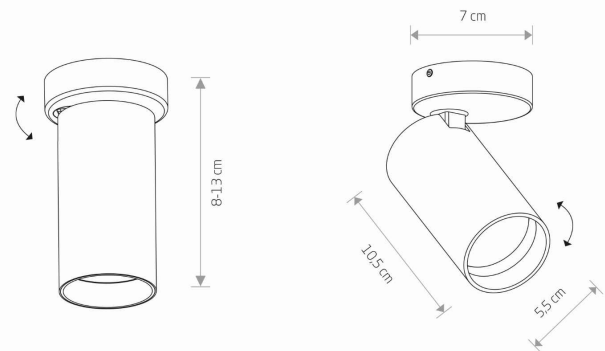

LUMINAIRE MODEL

MONO
7778

CATALOGUE GROUP
COUNTRY OF ORIGIN

KATALOG 2022
MADE IN POLAND

LIGHT SOURCE **GU10**
 LIGHT SOURCES TYPE **Replaceable**
 MAXIMUM WATTAGE **10W only LED**
 LAMP INCLUDES SOURCE OF LIGHT **No**
 NUMBER OF LIGHT SOURCES **1**
 IP **IP20**
Interior use

PACKAGE DIMENSIONS (L/W/H) **18cm/9cm/9cm**
 NET/GROSS WEIGHT **0.25kg/0.4kg**
 ASSEMBLY METHOD **Bridge**
 LEADING/SUPPLEMENTARY COLOR **Brass,Black**
 MATERIALS **Solid brass,Painted steel,Plastic ABS**
 STYLE **Modern**
 ELECTRICAL SECURITY CLASS **I**
 POWER SUPPLY **220-230V/50/60Hz**

DIMENSIONS

5 90313977896