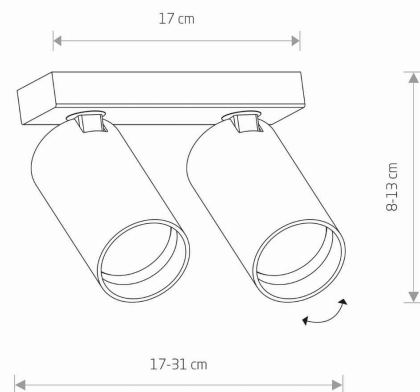

LUMINAIRE MODEL

**MONO**  
**7810**

CATALOGUE GROUP  
COUNTRY OF ORIGIN

**KATALOG 2022**  
**MADE IN POLAND**

LIGHT SOURCE **GU10**  
 LIGHT SOURCES TYPE **Replaceable**  
 MAXIMUM WATTAGE **10W only LED**  
 LAMP INCLUDES SOURCE OF LIGHT **No**  
 NUMBER OF LIGHT SOURCES **2**  
 IP **IP20**  
**Interior use**

PACKAGE DIMENSIONS (L/W/H) **28cm/10cm/6,5cm**

NET/GROSS WEIGHT **0.61kg/0.74kg**

ASSEMBLY METHOD **Bridge**

LEADING/SUPPLEMENTARY COLOR **White**

MATERIALS **Painted steel,Plastic ABS**

STYLE **Modern**

ELECTRICAL SECURITY CLASS **I**

POWER SUPPLY **220-230V/50/60Hz**

DIMENSIONS

5 903139781091