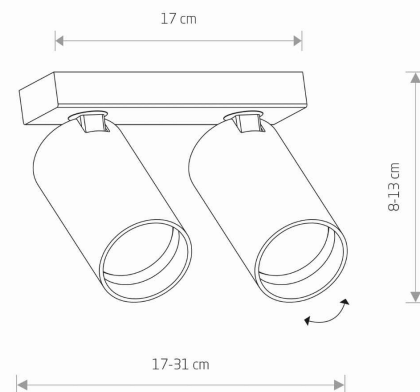

## CATALOGUE CARD

LUMINAIRE MODEL

**MONO**  
**7841**

CATALOGUE GROUP  
COUNTRY OF ORIGIN

**KATALOG 2022**  
**MADE IN POLAND**

LIGHT SOURCE **GU10**  
LIGHT SOURCES TYPE **Replaceable**  
MAXIMUM WATTAGE **10W only LED**  
LAMP INCLUDES SOURCE OF LIGHT **No**  
NUMBER OF LIGHT SOURCES **2**  
IP **IP20**  
**Interior use**

PACKAGE DIMENSIONS (L/W/H) **28cm/10cm/6,5cm**

NET/GROSS WEIGHT **0.61kg/0.74kg**

ASSEMBLY METHOD **Bridge**

LEADING/SUPPLEMENTARY COLOR **Black**

MATERIALS **Painted steel, Plastic ABS**

STYLE **Modern**

ELECTRICAL SECURITY CLASS **I**

### DIMENSIONS

5 903139784191