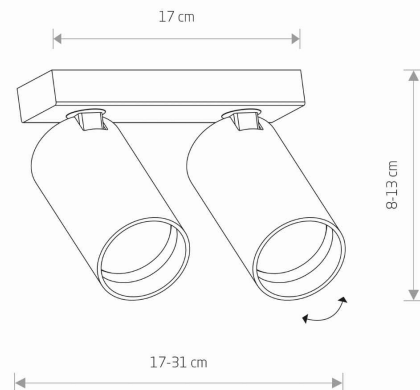

LUMINAIRE MODEL

**MONO**  
**7774**

CATALOGUE GROUP  
COUNTRY OF ORIGIN

**KATALOG 2022**  
**MADE IN POLAND**

LIGHT SOURCE **GU10**  
 LIGHT SOURCES TYPE **Replaceable**  
 MAXIMUM WATTAGE **10W only LED**  
 LAMP INCLUDES SOURCE OF LIGHT **No**  
 NUMBER OF LIGHT SOURCES **2**  
 IP **IP20**  
**Interior use**

PACKAGE DIMENSIONS (L/W/H) **28cm/10cm/6,5cm**  
 NET/GROSS WEIGHT **0.61kg/0.74kg**  
 ASSEMBLY METHOD **Bridge**  
 LEADING/SUPPLEMENTARY COLOR **White,Gold**  
 MATERIALS **Painted steel,Plastic ABS**  
 STYLE **Modern**  
 ELECTRICAL SECURITY CLASS **I**  
 POWER SUPPLY **220-230V/50/60Hz**

DIMENSIONS

5 903139777490