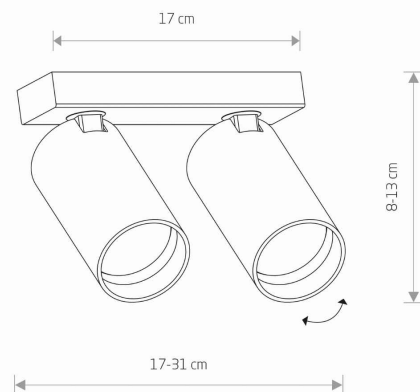

PACKAGE DIMENSIONS (L/W/H) **28cm/10cm/6,5cm**

NET/GROSS WEIGHT **0.61kg/0.74kg**

ASSEMBLY METHOD **Bridge**

LEADING/SUPPLEMENTARY COLOR **Brass,Black**

MATERIALS **Solid brass,Painted steel,Plastic ABS**

STYLE **Modern**

ELECTRICAL SECURITY CLASS **I**

POWER SUPPLY **220-230V/50/60Hz**

DIMENSIONS

5 903139778299