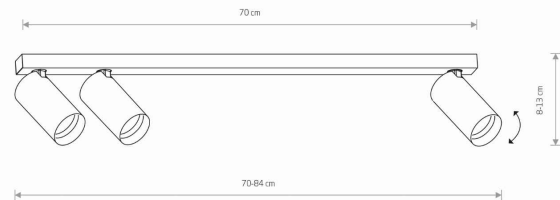

## CATALOGUE CARD

LUMINAIRE MODEL

**MONO**  
**7775**

CATALOGUE GROUP  
COUNTRY OF ORIGIN

**KATALOG 2022**  
**MADE IN POLAND**

LIGHT SOURCE **GU10**  
LIGHT SOURCES TYPE **Replaceable**  
MAXIMUM WATTAGE **10W only LED**  
LAMP INCLUDES SOURCE OF LIGHT **No**  
NUMBER OF LIGHT SOURCES **3**  
IP **IP20**  
**Interior use**

PACKAGE DIMENSIONS (L/W/H) **73cm/9cm/6.5cm**

NET/GROSS WEIGHT **1.15kg/1.35kg**

ASSEMBLY METHOD **Bridge**

LEADING/SUPPLEMENTARY COLOR **White,Gold**

MATERIALS **Painted steel,Plastic ABS**

STYLE **Modern**

### DIMENSIONS

5 903139777599