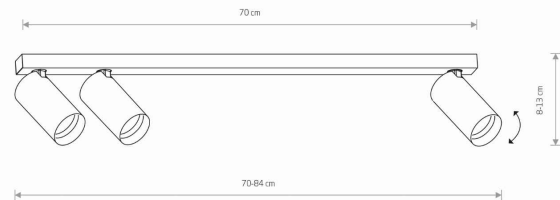

## CATALOGUE CARD

LUMINAIRE MODEL

**MONO**  
**7767**

CATALOGUE GROUP  
COUNTRY OF ORIGIN

**KATALOG 2022**  
**MADE IN POLAND**

LIGHT SOURCE **GU10**  
LIGHT SOURCES TYPE **Replaceable**  
MAXIMUM WATTAGE **10W only LED**  
LAMP INCLUDES SOURCE OF LIGHT **No**  
NUMBER OF LIGHT SOURCES **3**  
IP **IP20**  
**Interior use**

PACKAGE DIMENSIONS (L/W/H) **73cm/9cm/6.5cm**

NET/GROSS WEIGHT **1.15kg/1.35kg**

ASSEMBLY METHOD **Bridge**

LEADING/SUPPLEMENTARY COLOR **Black,Gold**

MATERIALS **Painted steel,Plastic ABS**

STYLE **Modern**

### DIMENSIONS

5 903139776790