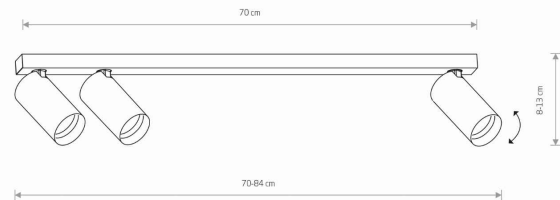

Nowodvorski
LIGHTING

CATALOGUE CARD

LUMINAIRE MODEL

MONO
7783

CATALOGUE GROUP
COUNTRY OF ORIGIN

KATALOG 2022
MADE IN POLAND

LIGHT SOURCE **GU10**
LIGHT SOURCES TYPE **Replaceable**
MAXIMUM WATTAGE **10W only LED**
LAMP INCLUDES SOURCE OF LIGHT **No**
NUMBER OF LIGHT SOURCES **3**
IP **IP20**
Interior use

PACKAGE DIMENSIONS (L/W/H) **73cm/9cm/6.5cm**

NET/GROSS WEIGHT **1.15kg/1.35kg**

ASSEMBLY METHOD **Bridge**

LEADING/SUPPLEMENTARY COLOR **Brass,Black**

MATERIALS **Solid brass,Painted steel,Plastic ABS**

STYLE **Modern**

ELECTRICAL SECURITY CLASS **I**

POWER SUPPLY **220-230V/50/60Hz**

DIMENSIONS

5 903139778398