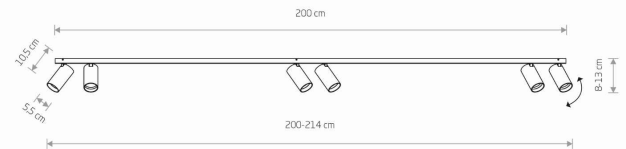

LUMINAIRE MODEL

**MONO  
7813**

CATALOGUE GROUP  
COUNTRY OF ORIGIN

**KATALOG 2022  
MADE IN POLAND**

LIGHT SOURCE **GU10**  
 LIGHT SOURCES TYPE **Replaceable**  
 MAXIMUM WATTAGE **10W only LED**  
 LAMP INCLUDES SOURCE OF LIGHT **No**  
 NUMBER OF LIGHT SOURCES **6**  
 IP **IP20**  
**Interior use**

PACKAGE DIMENSIONS (L/W/H) **202cm/9.5cm/7cm**  
 NET/GROSS WEIGHT **2.63kg/3.32kg**  
 ASSEMBLY METHOD **Bridge**  
 LEADING/SUPPLEMENTARY COLOR **White**  
 MATERIALS **Painted steel, Plastic ABS**  
 STYLE **Modern**  
 ELECTRICAL SECURITY CLASS **I**  
 POWER SUPPLY **~220-230V/50/60Hz**

DIMENSIONS

5 903139781398