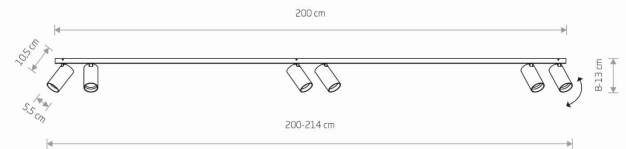

LUMINAIRE MODEL

**MONO**  
**7777**

CATALOGUE GROUP  
COUNTRY OF ORIGIN

**KATALOG 2022**  
**MADE IN POLAND**

LIGHT SOURCE **GU10**  
LIGHT SOURCES TYPE **Replaceable**  
MAXIMUM WATTAGE **10W only LED**  
LAMP INCLUDES SOURCE OF LIGHT **No**  
NUMBER OF LIGHT SOURCES **6**  
IP **IP20**  
**Interior use**

PACKAGE DIMENSIONS (L/W/H) **202cm/9.5cm/7cm**

NET/GROSS WEIGHT **2.63kg/3.32kg**

ASSEMBLY METHOD **Bridge**

LEADING/SUPPLEMENTARY COLOR **White,Gold**

MATERIALS **Painted steel,Plastic ABS**

STYLE **Modern**

ELECTRICAL SECURITY CLASS **I**

POWER SUPPLY **~220-230V/50/60Hz**

**DIMENSIONS**

5 903139777797