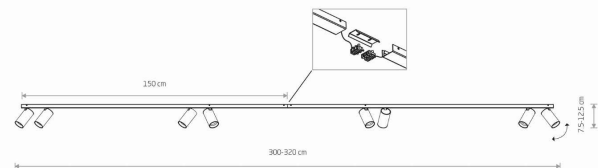

Nowodvorski
LIGHTING

CATALOGUE CARD

LUMINAIRE MODEL

MONO 2x150
7750

CATALOGUE GROUP
COUNTRY OF ORIGIN

KATALOG 2022
MADE IN POLAND

LIGHT SOURCE **GU10**
LIGHT SOURCES TYPE **Replaceable**
MAXIMUM WATTAGE **10W only LED**
LAMP INCLUDES SOURCE OF LIGHT **No**
NUMBER OF LIGHT SOURCES **8**
IP **IP20**
Interior use

PACKAGE DIMENSIONS (L/W/H) **151.5cm/18cm/6cm**

NET/GROSS WEIGHT **3.61kg/4.19kg**

ASSEMBLY METHOD **Bridge**

LEADING/SUPPLEMENTARY COLOR **White**

MATERIALS **Painted steel, Plastic ABS**

STYLE **Modern**

ELECTRICAL SECURITY CLASS **I**

POWER SUPPLY **~220-230V/50/60Hz**

DIMENSIONS

5 903139775090