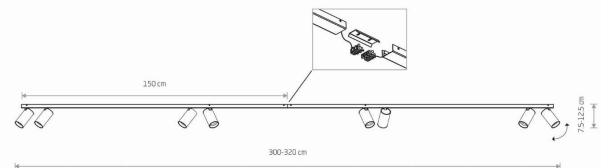

## CATALOGUE CARD

LUMINAIRE MODEL

**MONO 2x150  
7720**

CATALOGUE GROUP  
COUNTRY OF ORIGIN

**KATALOG 2022  
MADE IN POLAND**

LIGHT SOURCE **GU10**  
LIGHT SOURCES TYPE **Replaceable**  
MAXIMUM WATTAGE **10W only LED**  
LAMP INCLUDES SOURCE OF LIGHT **No**  
NUMBER OF LIGHT SOURCES **8**  
IP **IP20**  
**Interior use**

PACKAGE DIMENSIONS (L/W/H) **151.5cm/18cm/6cm**

NET/GROSS WEIGHT **3.61kg/4.19kg**

ASSEMBLY METHOD **Bridge**

LEADING/SUPPLEMENTARY COLOR **Black**

MATERIALS **Painted steel, Plastic ABS**

STYLE **Modern**

### DIMENSIONS

5 903139772099