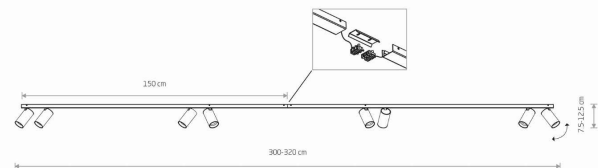

LUMINAIRE MODEL

**MONO 2x150**  
**7698**

CATALOGUE GROUP  
COUNTRY OF ORIGIN

**KATALOG 2022**  
**MADE IN POLAND**

LIGHT SOURCE **GU10**  
LIGHT SOURCES TYPE **Replaceable**  
MAXIMUM WATTAGE **10W only LED**  
LAMP INCLUDES SOURCE OF LIGHT **No**  
NUMBER OF LIGHT SOURCES **8**  
IP **IP20**  
**Interior use**

PACKAGE DIMENSIONS (L/W/H) **151.5cm/18cm/6cm**

NET/GROSS WEIGHT **3.61kg/4.19kg**

ASSEMBLY METHOD **Bridge**

LEADING/SUPPLEMENTARY COLOR **Black**

MATERIALS **Painted steel, Plastic ABS**

STYLE **Modern**

ELECTRICAL SECURITY CLASS **I**

POWER SUPPLY **~220-230V/50/60Hz**

**DIMENSIONS**

5 903139769891