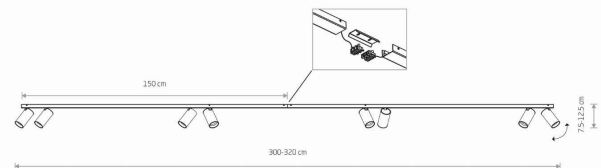

LUMINAIRE MODEL

MONO 2x150
7754

CATALOGUE GROUP
COUNTRY OF ORIGIN

KATALOG 2022
MADE IN POLAND

LIGHT SOURCE **GU10**
LIGHT SOURCES TYPE **Replaceable**
MAXIMUM WATTAGE **10W only LED**
LAMP INCLUDES SOURCE OF LIGHT **No**
NUMBER OF LIGHT SOURCES **8**
IP **IP20**
Interior use

PACKAGE DIMENSIONS (L/W/H) **151.5cm/18cm/6cm**

NET/GROSS WEIGHT **3,61kg/4,19kg**

ASSEMBLY METHOD **Bridge**

LEADING/SUPPLEMENTARY COLOR **Brass,Black**

MATERIALS **Solid brass,Painted steel,Plastic ABS**

STYLE **Modern**

ELECTRICAL SECURITY CLASS **I**

POWER SUPPLY **~220-230V/50/60Hz**

DIMENSIONS

5 903139775496