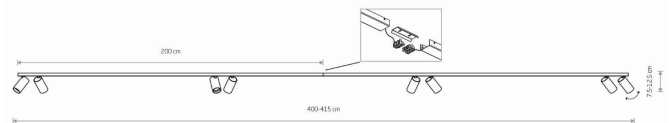

LUMINAIRE MODEL

**MONO 2x200
7752**

CATALOGUE GROUP
COUNTRY OF ORIGIN

**KATALOG 2022
MADE IN POLAND**

LIGHT SOURCE **GU10**
 LIGHT SOURCES TYPE **Replaceable**
 MAXIMUM WATTAGE **10W only LED**
 LAMP INCLUDES SOURCE OF LIGHT **No**
 NUMBER OF LIGHT SOURCES **8**
 IP **IP20**
Interior use

PACKAGE DIMENSIONS **203cm/18.5cm/6cm**
(L/W/H)

NET/GROSS WEIGHT **3.61kg/4.19kg**

ASSEMBLY METHOD **Bridge**

LEADING/SUPPLEMENTARY COLOR **White**

MATERIALS **Painted steel, Plastic ABS**

STYLE **Modern**

ELECTRICAL SECURITY CLASS **I**

POWER SUPPLY **~220-230V/50/60Hz**

DIMENSIONS

5 903139775298