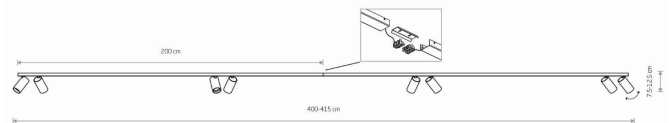

LUMINAIRE MODEL

**MONO 2x200
7722**

CATALOGUE GROUP
COUNTRY OF ORIGIN

**KATALOG 2022
MADE IN POLAND**

LIGHT SOURCE **GU10**
 LIGHT SOURCES TYPE **Replaceable**
 MAXIMUM WATTAGE **10W only LED**
 LAMP INCLUDES SOURCE OF LIGHT **No**
 NUMBER OF LIGHT SOURCES **8**
 IP **IP20**
Interior use

PACKAGE DIMENSIONS (L/W/H) **203cm/18,5cm/6cm**

NET/GROSS WEIGHT **3.61kg/4.19kg**

ASSEMBLY METHOD **Bridge**

LEADING/SUPPLEMENTARY COLOR **Black**

MATERIALS **Painted steel, Plastic ABS**

STYLE **Modern**

ELECTRICAL SECURITY CLASS **I**

POWER SUPPLY **~220-230V/50/60Hz**

DIMENSIONS

5 903139772297