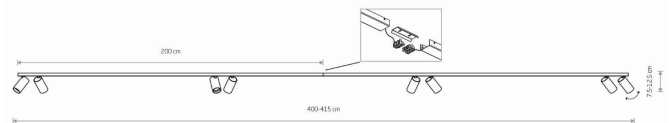

LUMINAIRE MODEL

**MONO 2x200
7696**

CATALOGUE GROUP
COUNTRY OF ORIGIN

**KATALOG 2022
MADE IN POLAND**

LIGHT SOURCE **GU10**
LIGHT SOURCES TYPE **Replaceable**
MAXIMUM WATTAGE **10W only LED**
LAMP INCLUDES SOURCE OF LIGHT **No**
NUMBER OF LIGHT SOURCES **8**
IP **IP20**
Interior use

PACKAGE DIMENSIONS (L/W/H) **203cm/18.5cm/6cm**

NET/GROSS WEIGHT **3.61kg/4.19kg**

ASSEMBLY METHOD **Bridge**

LEADING/SUPPLEMENTARY COLOR **White,Gold**

MATERIALS **Painted steel,Plastic ABS**

STYLE **Modern**

ELECTRICAL SECURITY CLASS **I**

POWER SUPPLY **~220-230V/50/60Hz**

DIMENSIONS

5 903139769693