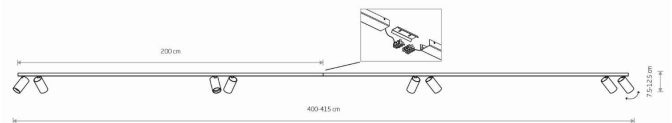

LUMINAIRE MODEL

**MONO 2x200
7701**

CATALOGUE GROUP
COUNTRY OF ORIGIN

**KATALOG 2022
MADE IN POLAND**

LIGHT SOURCE **GU10**
LIGHT SOURCES TYPE **Replaceable**
MAXIMUM WATTAGE **10W only LED**
LAMP INCLUDES SOURCE OF LIGHT **No**
NUMBER OF LIGHT SOURCES **8**
IP **IP20**
Interior use

PACKAGE DIMENSIONS (L/W/H) **203cm/18.5cm/6cm**

NET/GROSS WEIGHT **3.61kg/4.19kg**

ASSEMBLY METHOD **Bridge**

LEADING/SUPPLEMENTARY COLOR **Black,Gold**

MATERIALS **Painted steel,Plastic ABS**

STYLE **Modern**

ELECTRICAL SECURITY CLASS **I**

POWER SUPPLY **~220-230V/50/60Hz**

DIMENSIONS

5 903139770194