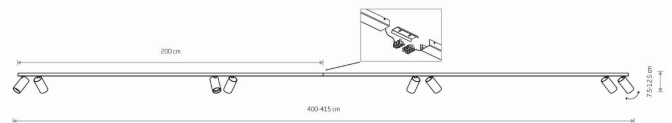

LUMINAIRE MODEL

**MONO 2x200
7756**

CATALOGUE GROUP
COUNTRY OF ORIGIN

**KATALOG 2022
MADE IN POLAND**

LIGHT SOURCE **GU10**
 LIGHT SOURCES TYPE **Replaceable**
 MAXIMUM WATTAGE **10W only LED**
 LAMP INCLUDES SOURCE OF LIGHT **No**
 NUMBER OF LIGHT SOURCES **8**
 IP **IP20**
Interior use

PACKAGE DIMENSIONS (L/W/H) **203cm/18.5cm/6cm**

NET/GROSS WEIGHT **3.61kg/4.19kg**

ASSEMBLY METHOD **Bridge**

LEADING/SUPPLEMENTARY COLOR **Brass,Black**

MATERIALS **Solid brass,Painted steel,Plastic ABS**

STYLE **Modern**

ELECTRICAL SECURITY CLASS **I**

POWER SUPPLY **~220-230V/50/60Hz**

DIMENSIONS

5 903139775694