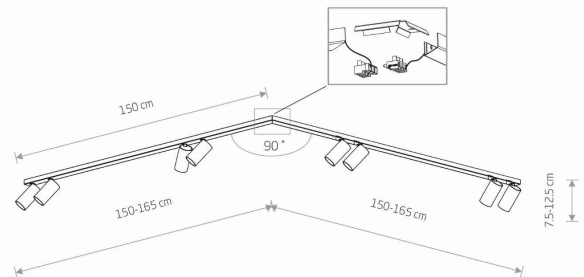

LUMINAIRE MODEL

**MONO CORNER 2x150
7721**

CATALOGUE GROUP
COUNTRY OF ORIGIN

**KATALOG 2022
MADE IN POLAND**

LIGHT SOURCE **GU10**
 LIGHT SOURCES TYPE **Replaceable**
 MAXIMUM WATTAGE **10W only LED**
 LAMP INCLUDES SOURCE OF LIGHT **No**
 NUMBER OF LIGHT SOURCES **8**
 IP **IP20**
Interior use

PACKAGE DIMENSIONS (L/W/H) **151.5cm/18cm/6cm**

NET/GROSS WEIGHT **3.61kg/4.19kg**

ASSEMBLY METHOD **Bridge**

LEADING/SUPPLEMENTARY COLOR **Black**

MATERIALS **Painted steel, Plastic ABS**

STYLE **Modern**

ELECTRICAL SECURITY CLASS **I**

POWER SUPPLY **220-230V/50/60Hz**

DIMENSIONS

5 903139772198