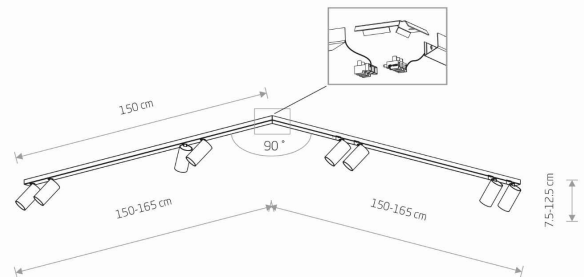

LUMINAIRE MODEL

**MONO CORNER 2x150
7695**

CATALOGUE GROUP
COUNTRY OF ORIGIN

**KATALOG 2022
MADE IN POLAND**

LIGHT SOURCE **GU10**
 LIGHT SOURCES TYPE **Replaceable**
 MAXIMUM WATTAGE **10W only LED**
 LAMP INCLUDES SOURCE OF LIGHT **No**
 NUMBER OF LIGHT SOURCES **8**
 IP **IP20**
Interior use

PACKAGE DIMENSIONS (L/W/H) **151.5cm/18cm/6cm**

NET/GROSS WEIGHT **3.61kg/4.19kg**

ASSEMBLY METHOD **Bridge**

LEADING/SUPPLEMENTARY COLOR **White,Gold**

MATERIALS **Painted steel,Plastic ABS**

STYLE **Modern**

ELECTRICAL SECURITY CLASS **I**

POWER SUPPLY **220-230V/50/60Hz**

DIMENSIONS

5 903139769594