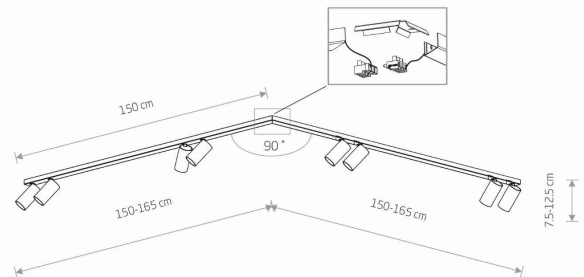

LUMINAIRE MODEL

**MONO CORNER 2x150
7700**

CATALOGUE GROUP
COUNTRY OF ORIGIN

**KATALOG 2022
MADE IN POLAND**

LIGHT SOURCE **GU10**
 LIGHT SOURCES TYPE **Replaceable**
 MAXIMUM WATTAGE **10W only LED**
 LAMP INCLUDES SOURCE OF LIGHT **No**
 NUMBER OF LIGHT SOURCES **8**
 IP **IP20**
Interior use

PACKAGE DIMENSIONS (L/W/H) **151.5cm/18cm/6cm**

NET/GROSS WEIGHT **3.61kg/4.19kg**

ASSEMBLY METHOD **Bridge**

LEADING/SUPPLEMENTARY COLOR **Black,Gold**

MATERIALS **Painted steel,Plastic ABS**

STYLE **Modern**

ELECTRICAL SECURITY CLASS **I**

POWER SUPPLY **220-230V/50/60Hz**

DIMENSIONS

5 903139770095