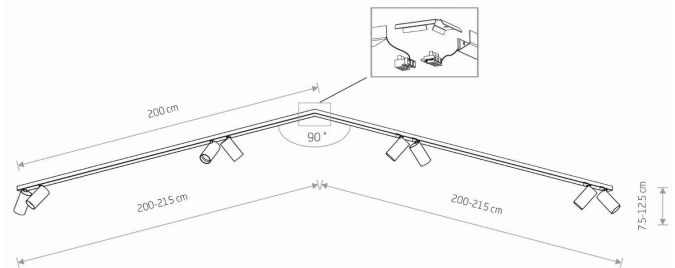

LUMINAIRE MODEL

**MONO CORNER 2x200
7753**

CATALOGUE GROUP
COUNTRY OF ORIGIN

**KATALOG 2022
MADE IN POLAND**

LIGHT SOURCE **GU10**
 LIGHT SOURCES TYPE **Replaceable**
 MAXIMUM WATTAGE **10W only LED**
 LAMP INCLUDES SOURCE OF LIGHT **No**
 NUMBER OF LIGHT SOURCES **8**
 IP **IP20**
Interior use

PACKAGE DIMENSIONS (L/W/H) **203cm/18.5cm/6cm**

NET/GROSS WEIGHT **3.61kg/4.19kg**

ASSEMBLY METHOD **Bridge**

LEADING/SUPPLEMENTARY COLOR **White**

MATERIALS **Painted steel, Plastic ABS**

STYLE **Modern**

ELECTRICAL SECURITY CLASS **I**

POWER SUPPLY **220-230V/50/60Hz**

DIMENSIONS

5 903139775397