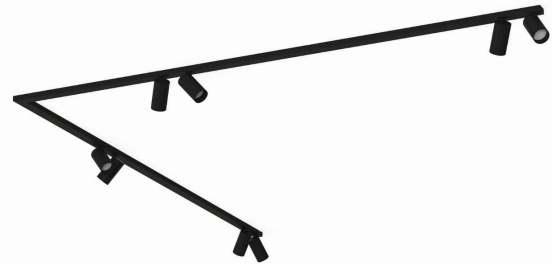

LUMINAIRE MODEL

**MONO CORNER 2x200
7723**

CATALOGUE GROUP
COUNTRY OF ORIGIN

**KATALOG 2022
MADE IN POLAND**

LIGHT SOURCE **GU10**
LIGHT SOURCES TYPE **Replaceable**
MAXIMUM WATTAGE **10W only LED**
LAMP INCLUDES SOURCE OF LIGHT **No**
NUMBER OF LIGHT SOURCES **8**
IP **IP20**
Interior use

PACKAGE DIMENSIONS (L/W/H) **203cm/18.5cm/6cm**

NET/GROSS WEIGHT **3.61kg/4.19kg**

ASSEMBLY METHOD **Bridge**

LEADING/SUPPLEMENTARY COLOR **Black**

MATERIALS **Painted steel, Plastic ABS**

STYLE **Modern**

ELECTRICAL SECURITY CLASS **I**

POWER SUPPLY **220-230V/50/60Hz**