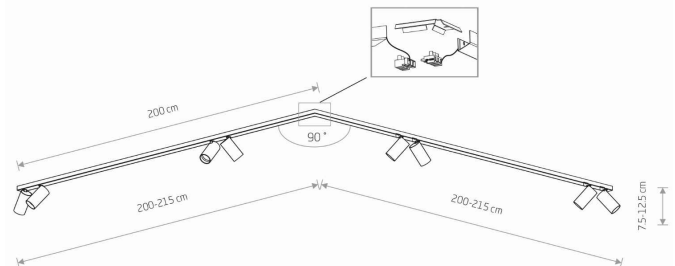

LUMINAIRE MODEL

**MONO CORNER 2x200  
7723**

CATALOGUE GROUP  
COUNTRY OF ORIGIN

**KATALOG 2022  
MADE IN POLAND**

LIGHT SOURCE **GU10**  
 LIGHT SOURCES TYPE **Replaceable**  
 MAXIMUM WATTAGE **10W only LED**  
 LAMP INCLUDES SOURCE OF LIGHT **No**  
 NUMBER OF LIGHT SOURCES **8**  
 IP **IP20**  
**Interior use**

PACKAGE DIMENSIONS (L/W/H) **203cm/18.5cm/6cm**

NET/GROSS WEIGHT **3.61kg/4.19kg**

ASSEMBLY METHOD **Bridge**

LEADING/SUPPLEMENTARY COLOR **Black**

MATERIALS **Painted steel, Plastic ABS**

STYLE **Modern**

ELECTRICAL SECURITY CLASS **I**

POWER SUPPLY **220-230V/50/60Hz**

**DIMENSIONS**

5 903139772396